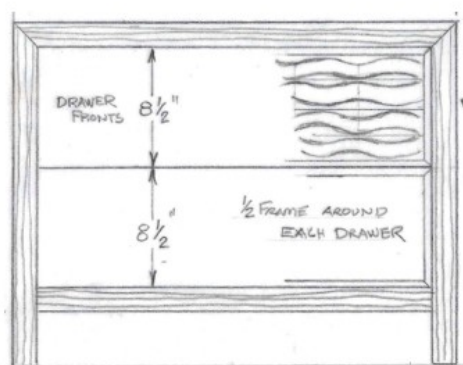

A L F R E D O

P A R E D E S

E J V I C T O R

6328-06 BEDSIDE TABLE

W D H in. (W D H cm.)

Features: Oak Solids & Veneer, Resin Drawer Fronts, Two Push-To-Open Drawers, Finish Options Available.