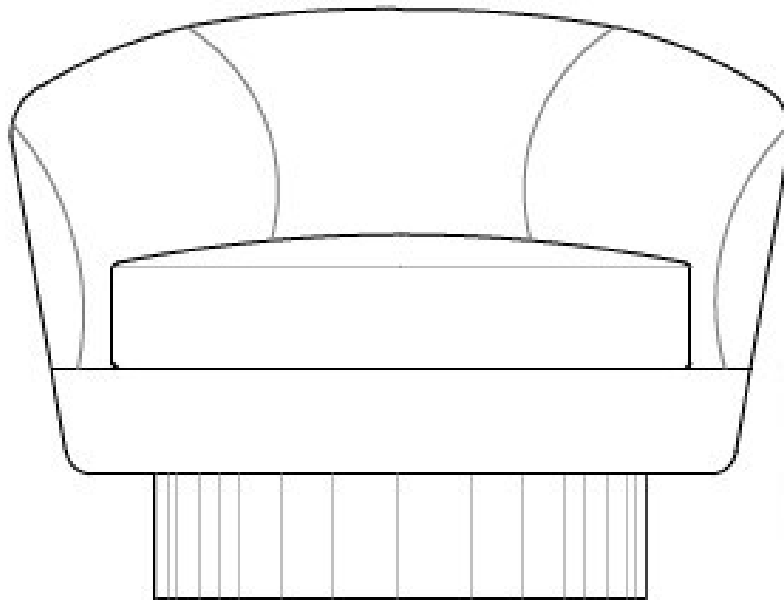

E J V I C T O R

ANTONIA COLLECTION

116A-37 SWIVEL CHAIR

W37" D34" H28.5" (W 94 D 86 H 72 cm.)

Arm Height: 23" (58 cm.), Seat Height: 17" (43 cm.), Sitting Depth: 22" (56 cm.),
Inside Width: 27" (69 cm.), Arm Width: 5" (13 cm.).

Features: One Seat Cushion, Tight Back, Swivel Standard, EJ Victor finish options available.