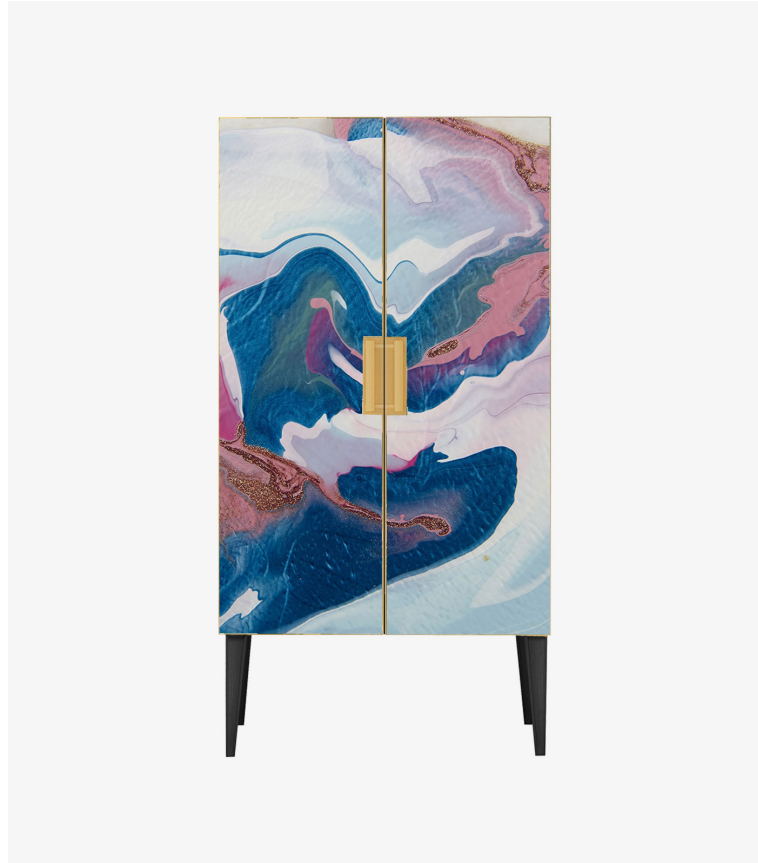

# SHAMSIAN COLLECTION

## ROOME LONDON

### CORDELIA 2124-49BE

W35" D17" H48" (W90 D43 H175 cm.)

SET OF BRASS LEGS AVAILABLE FOR SURCHARGE.  
SET OF BRASS PULL HANDLES AVAILABLE FOR SURCHARGE.  
OPTIONAL SINGLE DRAWER OR BANK OF DRAWERS  
AVAILABLE FOR SURCHARGE.

AVAILABLE IN:

PALM SPRINGS  
RED IKAT  
BLUE IKAT  
SUNBURST  
GREEN ZEBRA  
ELECTRIC BLUE  
COCO  
BOTANICAL FEATHER

[www.ejvictor.com](http://www.ejvictor.com)