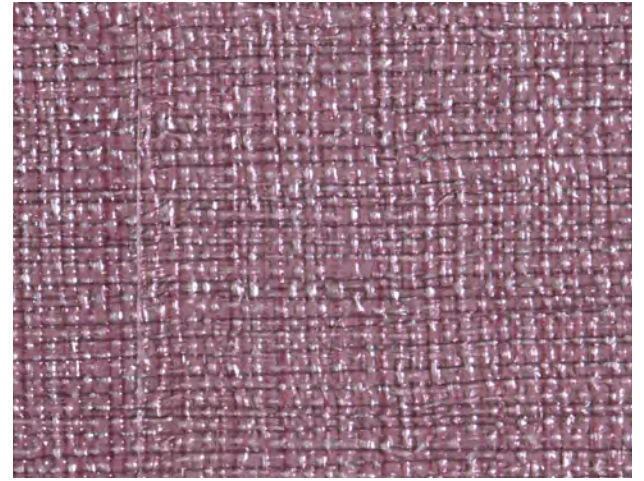

EJ V I C T O R

WRAP
COLLECTION

COLOR OPTIONS

The finishes shown should only be used as a guide.
Technical factors may affect the accuracy of the images.

CEDAR*

GREAT SEA

INCANTATION

MAGIC BOOK

VEIL

*LIMITED QUANTITIES AVAILABLE

WAGER

WHITE LINEN

WISDOM*

ALPACA
RAFFIA

BLACK
RAFFIA

DEER PATH
RAFFIA

LINEN WHITE
RAFFIA

NATURAL
RAFFIA

OZARK SHADOWS
RAFFIA

PLATINUM
RAFFIA

ROYAL BLUE
RAFFIA

TAUPE
RAFFIA

WHITE
RAFFIA