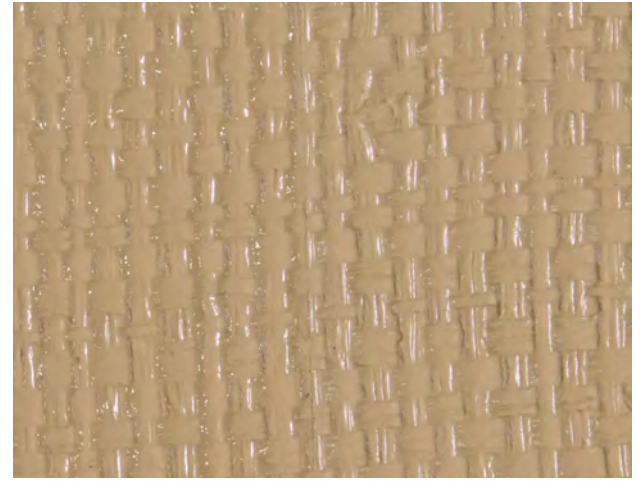

EJ V I C T O R

WRAP
COLLECTION

COLOR OPTIONS

The finishes shown should only be used as a guide.
Technical factors may affect the accuracy of the images.

CEDAR*

GREAT SEA

INCANTATION

MAGIC BOOK

VEIL

*LIMITED QUANTITIES AVAILABLE

WAGER

WHITE LINEN

WISDOM*

ALPACA
RAFFIA

BLACK
RAFFIA

DEER PATH
RAFFIA

LINEN WHITE
RAFFIA

NATURAL
RAFFIA

OZARK SHADOWS
RAFFIA

PLATINUM
RAFFIA

ROYAL BLUE
RAFFIA

TAUPE
RAFFIA

WHITE
RAFFIA