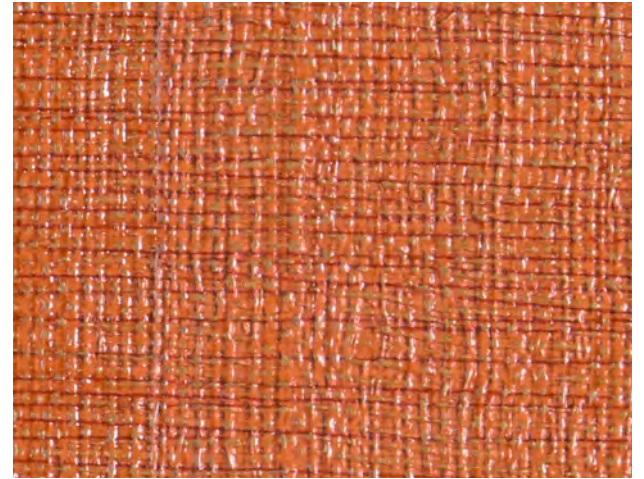

EJ V I C T O R

WRAP
COLLECTION

COLOR OPTIONS

The finishes shown should only be used as a guide.
Technical factors may affect the accuracy of the images.

CEDAR*

GREAT SEA

INCANTATION

MAGIC BOOK

MOONLIGHT

OSIRIS

*LIMITED QUANTITIES AVAILABLE

PARISIAN GREY

REVERENCE

SILVERPLATE*

SKONDIA

SKYE

VEIL

*LIMITED QUANTITIES AVAILABLE

WAGER

WHITE LINEN

WISDOM*

ALPACA
RAFFIA

BLACK
RAFFIA

DEER PATH
RAFFIA

LINEN WHITE
RAFFIA

NATURAL
RAFFIA

OZARK SHADOWS
RAFFIA

PLATINUM
RAFFIA

ROYAL BLUE
RAFFIA

TAUPE
RAFFIA

WHITE
RAFFIA