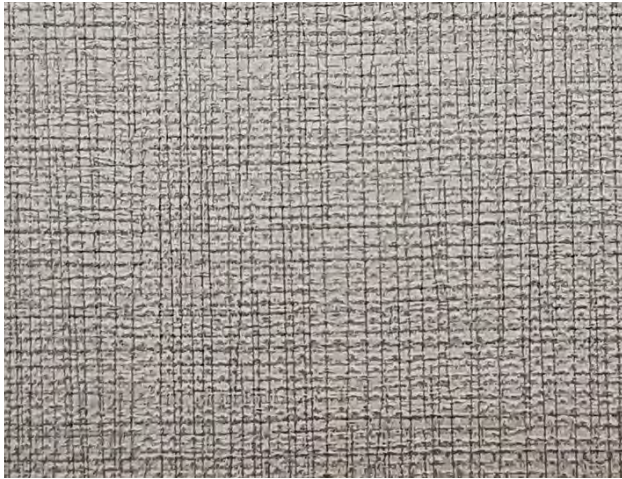

PARISIAN GREY