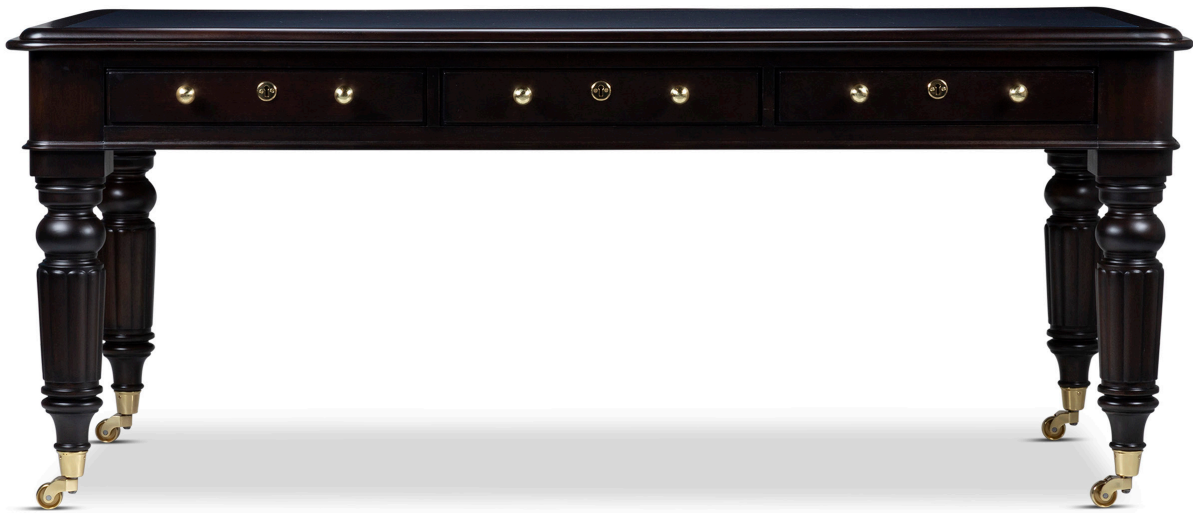

BROWNE & MOORE

MCMLXXI

BARRISTER'S DESK

212BAM-45

W76" x D37.5" x H30.5" (W193 x D95 x H77 cm.)

*As Shown Finish: Smoky Quartz (Satin),
Brass Hardware, Leather Cover: F9381-03*

Finish Options: BAM Stain Finishes

Features: Mahogany Solids and Veneer,

Brass or Nickel Hardware,

Leather Top Options: F9381-03,

F9381-09, F9381-91.

ejvictor.com