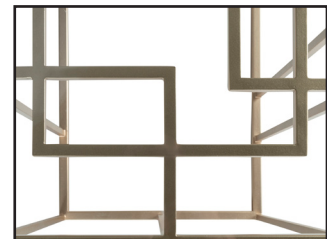

## *ESCHER SIDE TABLE*

*202BAM-41*

*W22" x D16" x H24" (W56 x D41 x H61 cm.)*

*As Shown Finish: Gold Paint (Satin)*

*Finish Options: BAM Paint Finishes*

*Features: Inset Glass.*