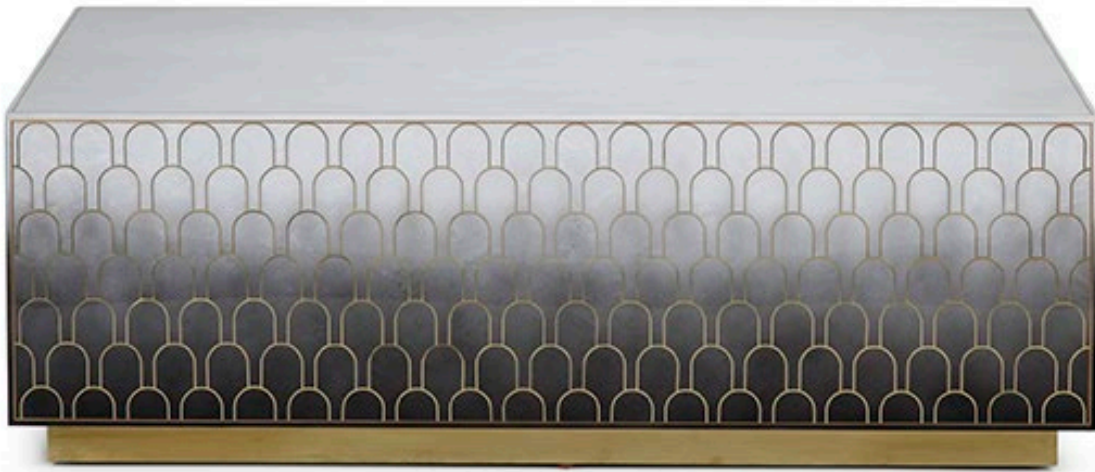

BETHAN
GRAY

SHAMSIAN
COLLECTION

2105-40 NIZWA SQUARE BLOCK COFFEE TABLE

W48" D48" H16" (W122 D122 H41 cm.)

AS SHOWN FINISH: WHITE MONOCHROME BIRDSEYE MAPLE
HIGH GLOSS FINISH STANDARD. BRASS PLATED BASE.
BRASS, COPPER, OR NICKEL ACCENTS AVAILABLE

AVAILABLE IN:

2105-40CH - CHARCOAL
2105-40JA - GRADIENT JADE
2105-40PI - GRADIENT PINK BIRDSEYE MAPLE
2105-40SP - CUSTOM FINISH
2105-40TE - GRADIENT TEAL
2105-40WH - WHITE BIRDSEYE MAPLE
2105-40WM - WHITE MONOCHROME BIRDSEYE MAPLE