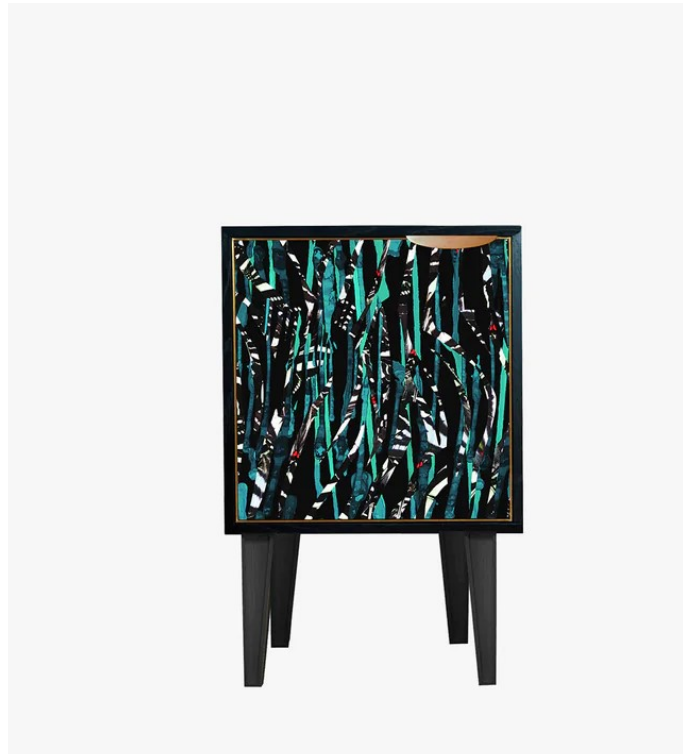

SHAMSIAN COLLECTION

ROOME LONDON

BIBI

W24" D20" H36" (W61 D51 H91 cm.)

SET OF BRASS LEGS AVAILABLE FOR SURCHARGE.
SET OF BRASS PULL HANDLES AVAILABLE FOR SURCHARGE.

AVAILABLE IN:

PALM SPRINGS
RED IKAT
BLUE IKAT
SUNBURST
GREEN ZEBRA
ELECTRIC BLUE
COCO
BOTANICAL FEATHER