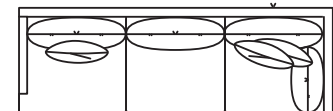

RESERVE COLLECTION

I

9869-40QS
Chair
W40" D40.5" H37"

9869-10QS
Ottoman
W38" D25" H17"

JEFFREY COLLECTION

9869-92QS Sofa
W92" D42.5" H37"

Mid-Size Sofa Also Available - 9869-82QS W82"

9869-JRCAQS
4-Seat w/Built-In Corner RAF
W135.5" D41.5" H37"

9869-JLCAQS
4-Seat w/Built-In Corner RAF
W135.5" D41.5" H37"

9869-ZQS
Corner Chair
W42.5" D41.5" H37"

9869-HLQS
3-Seat LAF
W96" D41.5" H37"
**W122" Also Available
As 9869-HLBQS**

9869-HRQS
3-Seat RAF
W96" D41.5" H37"
**W122" Also Available
As 9869-HRBQS**

9869-CRQS
3-Seat w/Built-In Corner RAF
W109" D41.5" H37"
**W126.5" Also Available As
9869-CRBQS**

9869-CLQS
3-Seat w/Built-In Corner LAF
W109" D41.5" H37"
**W126.5" Also Available As
9869-CLBQS**

9869-ERQS
2-Seat RAF
W67" D41.5" H37"