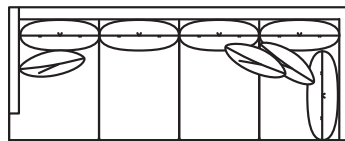

RESERVE COLLECTION

I

9869-40QS
Chair
W40" D40.5" H37"

9869-10QS
Ottoman
W38" D25" H17"

JEFFREY COLLECTION

9869-92QS Sofa
W92" D42.5" H37"

Mid-Size Sofa Also Available - 9869-82QS W82"

9869-JRCAQS
4-Seat w/Built-In Corner RAF
W135.5" D41.5" H37"

9869-JLCAQS
4-Seat w/Built-In Corner RAF
W135.5" D41.5" H37"

9869-ZQS
Corner Chair
W42.5" D41.5" H37"

9869-HLQS
3-Seat LAF
W96" D41.5" H37"
**W122" Also Available
As 9869-HLBQS**

9869-HRQS
3-Seat RAF
W96" D41.5" H37"
**W122" Also Available
As 9869-HRBQS**

9869-CRQS
3-Seat w/Built-In Corner RAF
W109" D41.5" H37"
**W126.5" Also Available As
9869-CRBQS**

9869-CLQS
3-Seat w/Built-In Corner LAF
W109" D41.5" H37"
**W126.5" Also Available As
9869-CLBQS**

9869-ERQS
2-Seat RAF
W67" D41.5" H37"