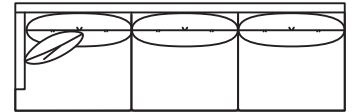

RESERVE COLLECTION

I

9869-40QS
Chair
W40" D40.5" H37"

9869-10QS
Ottoman
W38" D25" H17"

JEFFREY COLLECTION

9869-92QS Sofa
W92" D42.5" H37"

Mid-Size Sofa Also Available - 9869-82QS W82"

9869-JRCAQS
4-Seat w/Built-In Corner RAF
W135.5" D41.5" H37"

9869-JLCAQS
4-Seat w/Built-In Corner RAF
W135.5" D41.5" H37"

9869-ZQS
Corner Chair
W42.5" D41.5" H37"

9869-HLQS
3-Seat LAF
W96" D41.5" H37"
**W122" Also Available
As 9869-HLBQS**

9869-HRQS
3-Seat RAF
W96" D41.5" H37"
**W122" Also Available
As 9869-HRBQS**

9869-CRQS
3-Seat w/Built-In Corner RAF
W109" D41.5" H37"
**W126.5" Also Available As
9869-CRBQS**

9869-CLQS
3-Seat w/Built-In Corner LAF
W109" D41.5" H37"
**W126.5" Also Available As
9869-CLBQS**

9869-ERQS
2-Seat RAF
W67" D41.5" H37"