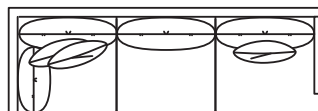

RESERVE COLLECTION

I

9869-40QS
Chair
W40" D40.5" H37"

9869-10QS
Ottoman
W38" D25" H17"

JEFFREY COLLECTION

9869-92QS Sofa
W92" D42.5" H37"

Mid-Size Sofa Also Available - 9869-82QS W82"

9869-JRCAQS
4-Seat w/Built-In Corner RAF
W135.5" D41.5" H37"

9869-JLCAQS
4-Seat w/Built-In Corner RAF
W135.5" D41.5" H37"

9869-ZQS
Corner Chair
W42.5" D41.5" H37"

9869-HLQS
3-Seat LAF
W96" D41.5" H37"
**W122" Also Available
As 9869-HLBQS**

9869-HRQS
3-Seat RAF
W96" D41.5" H37"
**W122" Also Available
As 9869-HRBQS**

9869-CRQS
3-Seat w/Built-In Corner RAF
W109" D41.5" H37"
**W126.5" Also Available As
9869-CRBQS**

9869-CLQS
3-Seat w/Built-In Corner LAF
W109" D41.5" H37"
**W126.5" Also Available As
9869-CLBQS**

9869-ERQS
2-Seat RAF
W67" D41.5" H37"