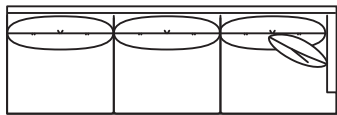

RESERVE COLLECTION

I

9869-40QS
Chair
W40" D40.5" H37"

9869-10QS
Ottoman
W38" D25" H17"

JEFFREY COLLECTION

9869-92QS Sofa
W92" D42.5" H37"

Mid-Size Sofa Also Available - 9869-82QS W82"

9869-JRCAQS
4-Seat w/Built-In Corner RAF
W135.5" D41.5" H37"

9869-JLCAQS
4-Seat w/Built-In Corner RAF
W135.5" D41.5" H37"

9869-ZQS
Corner Chair
W42.5" D41.5" H37"

9869-HLQS
3-Seat LAF
W96" D41.5" H37"
**W122" Also Available
As 9869-HLBQS**

9869-HRQS
3-Seat RAF
W96" D41.5" H37"
**W122" Also Available
As 9869-HRBQS**

9869-CRQS
3-Seat w/Built-In Corner RAF
W109" D41.5" H37"
**W126.5" Also Available As
9869-CRBQS**

9869-CLQS
3-Seat w/Built-In Corner LAF
W109" D41.5" H37"
**W126.5" Also Available As
9869-CLBQS**

9869-ERQS
2-Seat RAF
W67" D41.5" H37"