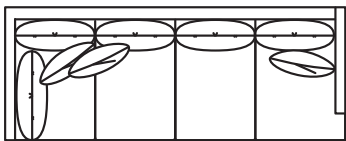

RESERVE COLLECTION

I

9869-40QS
Chair
W40" D40.5" H37"

9869-10QS
Ottoman
W38" D25" H17"

JEFFREY COLLECTION

9869-92QS Sofa
W92" D42.5" H37"

Mid-Size Sofa Also Available - 9869-82QS W82"

9869-JRCAQS
4-Seat w/Built-In Corner RAF
W135.5" D41.5" H37"

9869-JLCAQS
4-Seat w/Built-In Corner RAF
W135.5" D41.5" H37"

9869-ZQS
Corner Chair
W42.5" D41.5" H37"

9869-HLQS
3-Seat LAF
W96" D41.5" H37"
**W122" Also Available
As 9869-HLBQS**

9869-HRQS
3-Seat RAF
W96" D41.5" H37"
**W122" Also Available
As 9869-HRBQS**

9869-CRQS
3-Seat w/Built-In Corner RAF
W109" D41.5" H37"
**W126.5" Also Available As
9869-CRBQS**

9869-CLQS
3-Seat w/Built-In Corner LAF
W109" D41.5" H37"
**W126.5" Also Available As
9869-CLBQS**

9869-ERQS
2-Seat RAF
W67" D41.5" H37"