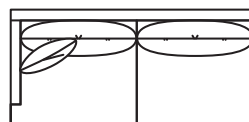

RESERVE COLLECTION

I

9869-40QS
Chair
W40" D40.5" H37"

9869-10QS
Ottoman
W38" D25" H17"

JEFFREY COLLECTION

9869-92QS Sofa
W92" D42.5" H37"

Mid-Size Sofa Also Available - 9869-82QS W82"

9869-JRCAQS
4-Seat w/Built-In Corner RAF
W135.5" D41.5" H37"

9869-JLCAQS
4-Seat w/Built-In Corner RAF
W135.5" D41.5" H37"

9869-ZQS
Corner Chair
W42.5" D41.5" H37"

9869-HLQS
3-Seat LAF
W96" D41.5" H37"
**W122" Also Available
As 9869-HLBQS**

9869-HRQS
3-Seat RAF
W96" D41.5" H37"
**W122" Also Available
As 9869-HRBQS**

9869-CRQS
3-Seat w/Built-In Corner RAF
W109" D41.5" H37"
**W126.5" Also Available As
9869-CRBQS**

9869-CLQS
3-Seat w/Built-In Corner LAF
W109" D41.5" H37"
**W126.5" Also Available As
9869-CLBQS**

9869-ERQS
2-Seat RAF
W67" D41.5" H37"